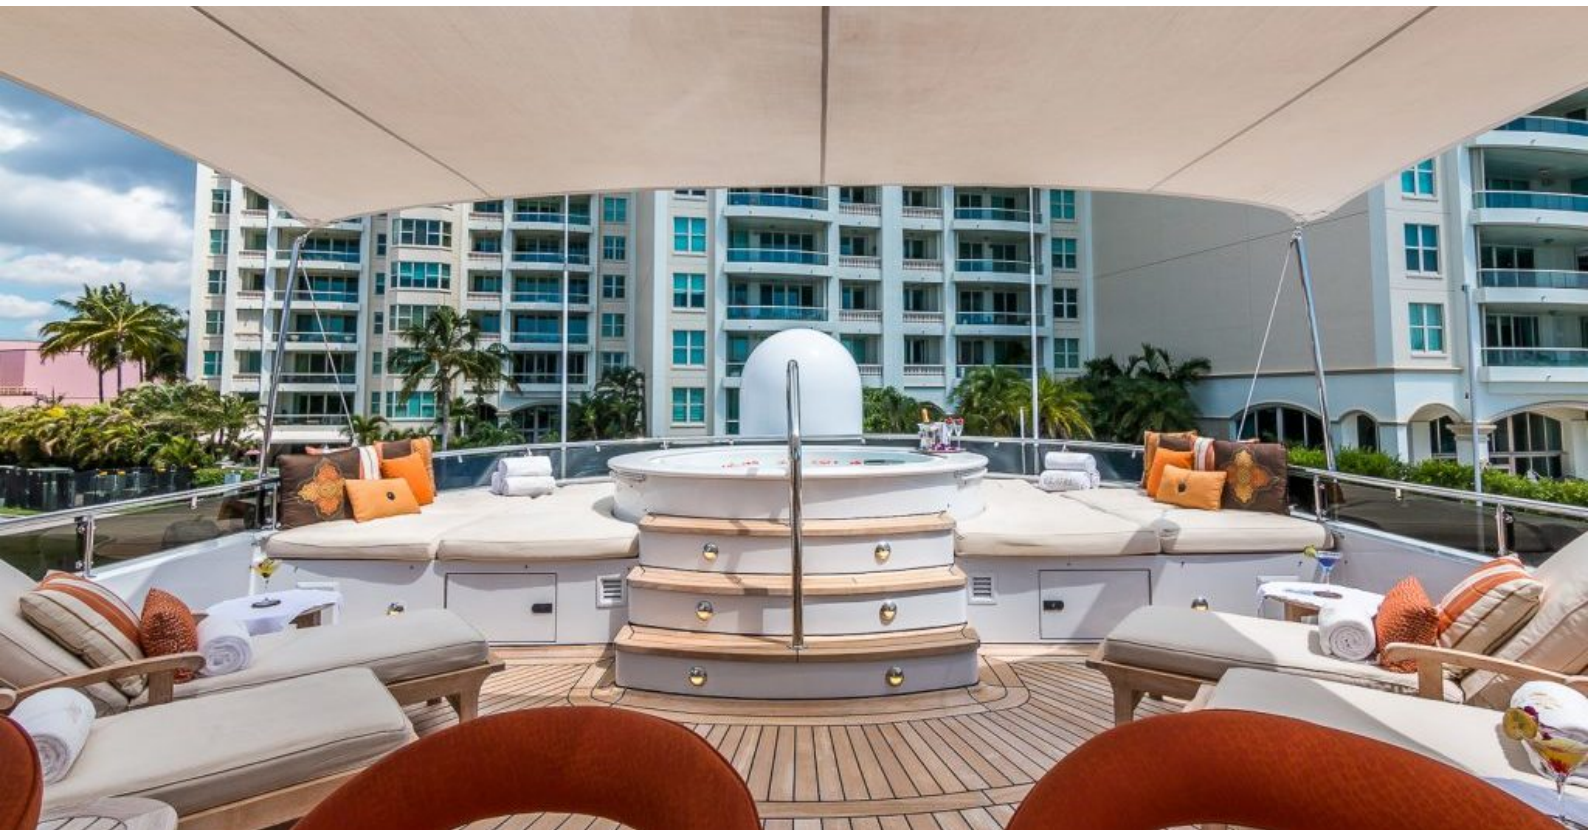

- LUXURY YACHT CLAIRE -

150 feet / 45.7 meters | Trinity Yachts | 2003