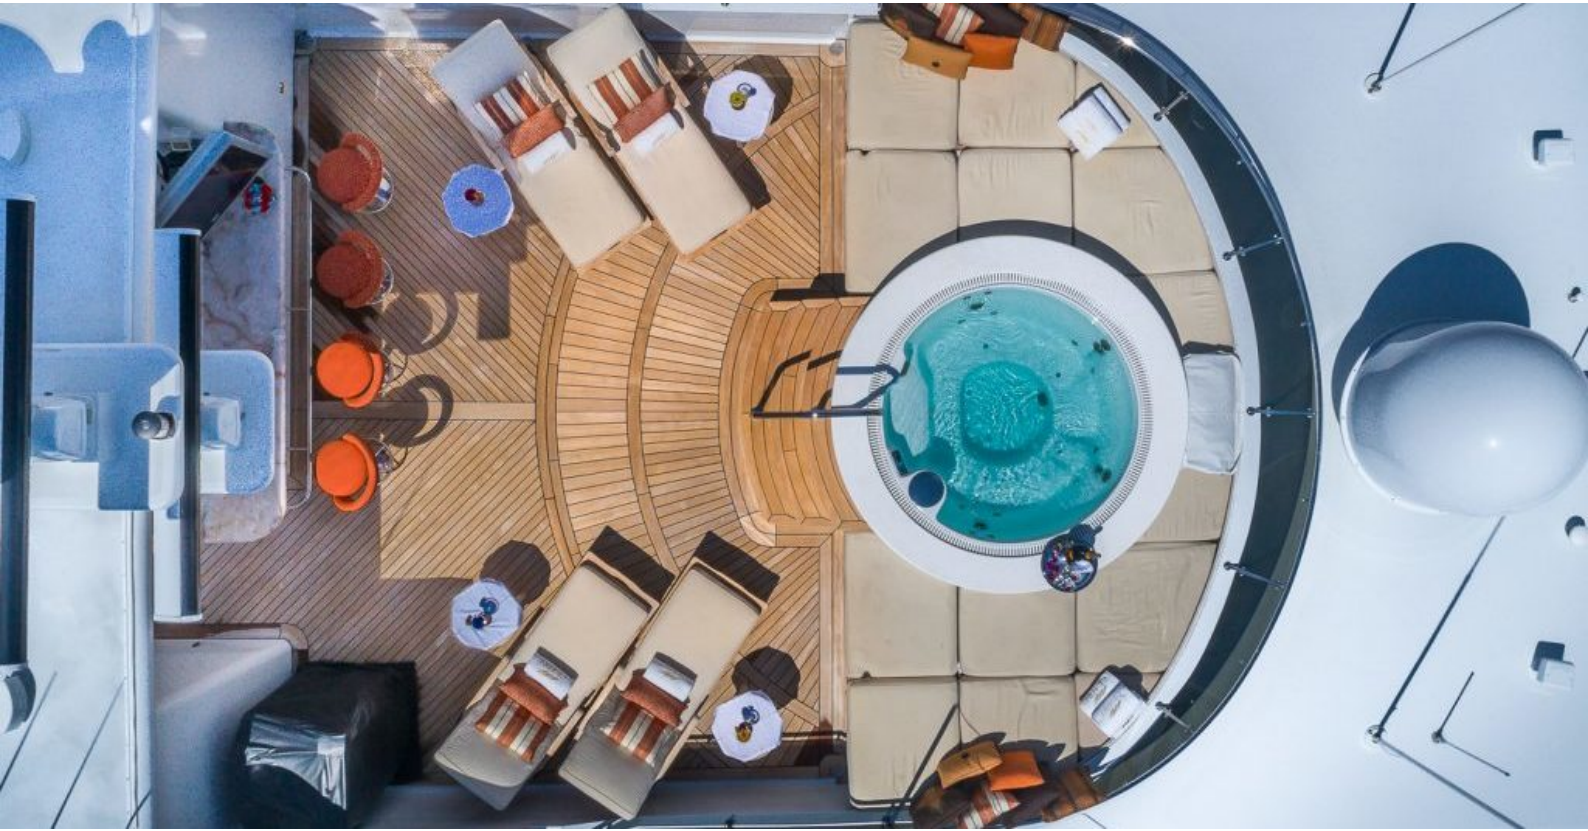

MERLE WOOD & ASSOCIATES

- LUXURY YACHT CLAIRE -

150 feet / 45.7 meters | Trinity Yachts | 2003

The CLAIRE yacht brochure has been provided for informational use only and may not be used for contract purposes. Please contact your yacht broker at Merle Wood & Associates for additional information and availability.

web@merlewood.com

+1-954-525-5111
Global Headquarters

Version 190516

www.merlewood.com