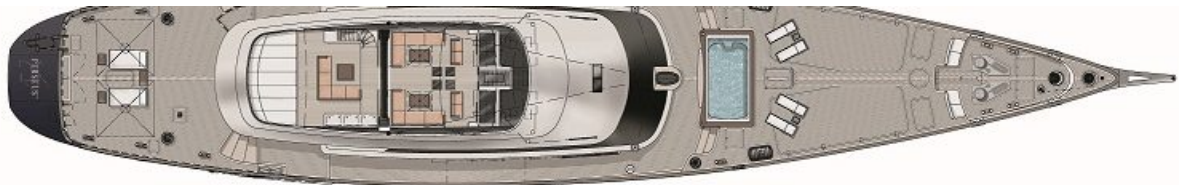

- LUXURY YACHT Perseus^3 -

192 feet / 58.5 meters | PERINI NAVI | 2015

10 GUESTS

5 STATEROOMS

11 CREW

16 KNOTS

ABOUT PERSEUS^3

The Perseus^3 yacht brochure reveals a vessel of distinction, where careful thought was placed into every detail on board. With an LOA of 192ft / 58.5m, The Perseus^3 yacht accommodates 10 guests in 5 staterooms, which are each appointed with the best in comfort and entertainment. Explore this top of the line yacht, built by luxury yacht builder PERINI NAVI, where meticulous work and creativity come together to create a floating sanctuary. Located in: Caribbean, Perseus^3 beckons all who seek the best in luxury travel.

web@merlewood.com

+1-954-525-5111
Global Headquarters

Version 181213

www.merlewood.com

MERLE WOOD & ASSOCIATES

- LUXURY YACHT Perseus^3 -

192 feet / 58.5 meters | PERINI NAVI | 2015

The Perseus^3 yacht brochure has been provided for informational use only and may not be used for contract purposes. Please contact your yacht broker at Merle Wood & Associates for additional information and availability.