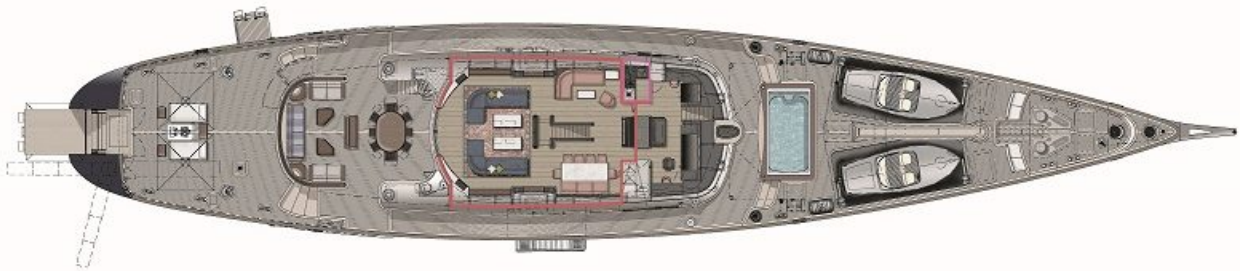

- LUXURY YACHT Perseus^3 -

192 feet / 58.5 meters | PERINI NAVI | 2015

10 GUESTS

5 STATEROOMS

11 CREW

16 KNOTS

ABOUT PERSEUS^3

The Perseus^3 yacht brochure reveals a vessel of distinction, where careful thought was placed into every detail on board. With an LOA of 192ft / 58.5m, The Perseus^3 yacht accommodates 10 guests in 5 staterooms, which are each appointed with the best in comfort and entertainment. Explore this top of the line yacht, built by luxury yacht builder PERINI NAVI, where meticulous work and creativity come together to create a floating sanctuary. Located in: Caribbean, Perseus^3 beckons all who seek the best in luxury travel.

web@merlewood.com

+1-954-525-5111
Global Headquarters

Version 181213

www.merlewood.com

MERLE WOOD & ASSOCIATES

- LUXURY YACHT Perseus^3 -

192 feet / 58.5 meters | PERINI NAVI | 2015

The Perseus^3 yacht brochure has been provided for informational use only and may not be used for contract purposes. Please contact your yacht broker at Merle Wood & Associates for additional information and availability.