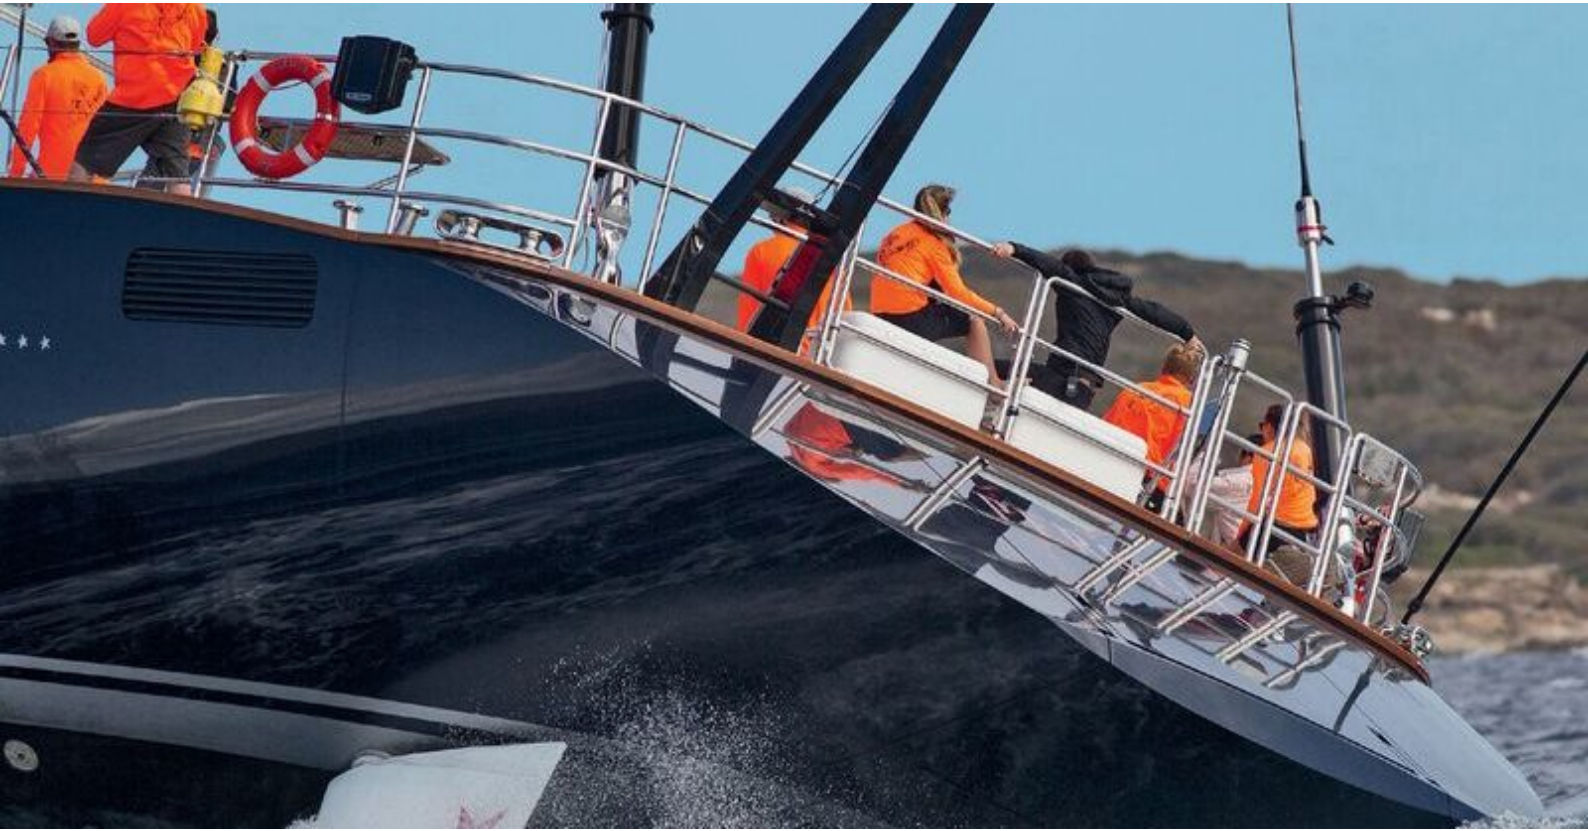

MERLE WOOD & ASSOCIATES

- LUXURY YACHT Perseus^3 -

192 feet / 58.5 meters | PERINI NAVI | 2015

The Perseus^3 yacht brochure has been provided for informational use only and may not be used for contract purposes. Please contact your yacht broker at Merle Wood & Associates for additional information and availability.

web@merlewood.com

+1-954-525-5111
Global Headquarters

Version 181213

www.merlewood.com