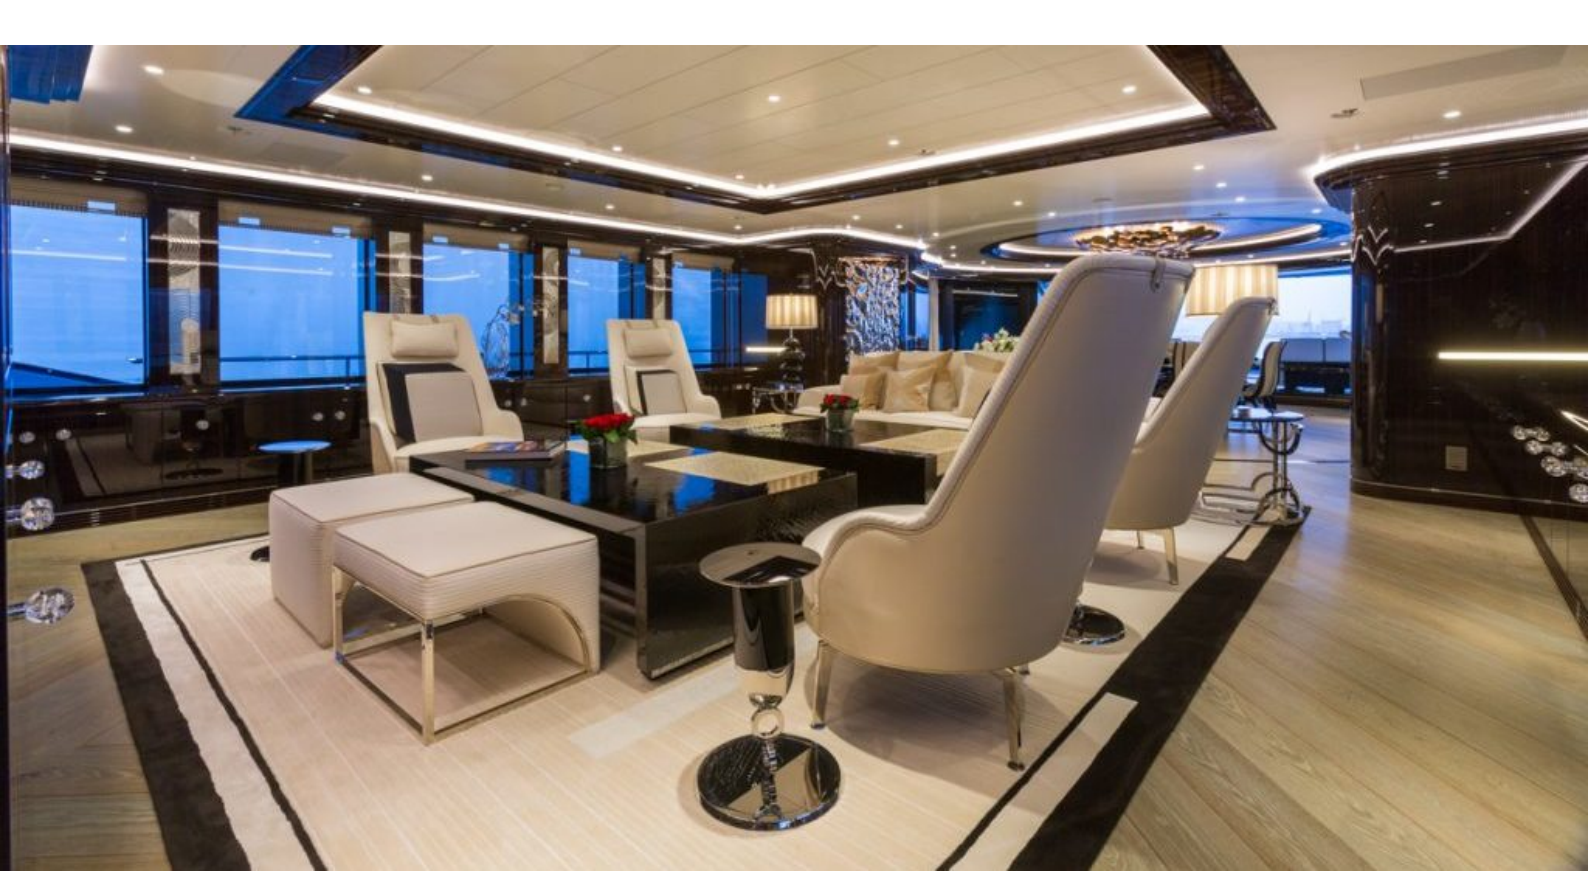

MERLE WOOD & ASSOCIATES

- LUXURY YACHT OKTO -

217.9 feet / 66.4 meters | ISA | 2014

The OKTO yacht brochure has been provided for informational use only and may not be used for contract purposes. Please contact your yacht broker at Merle Wood & Associates for additional information and availability.

mail@merlewood.com

+1-954-525-5111
Global Headquarters

Version 181120

www.merlewood.com