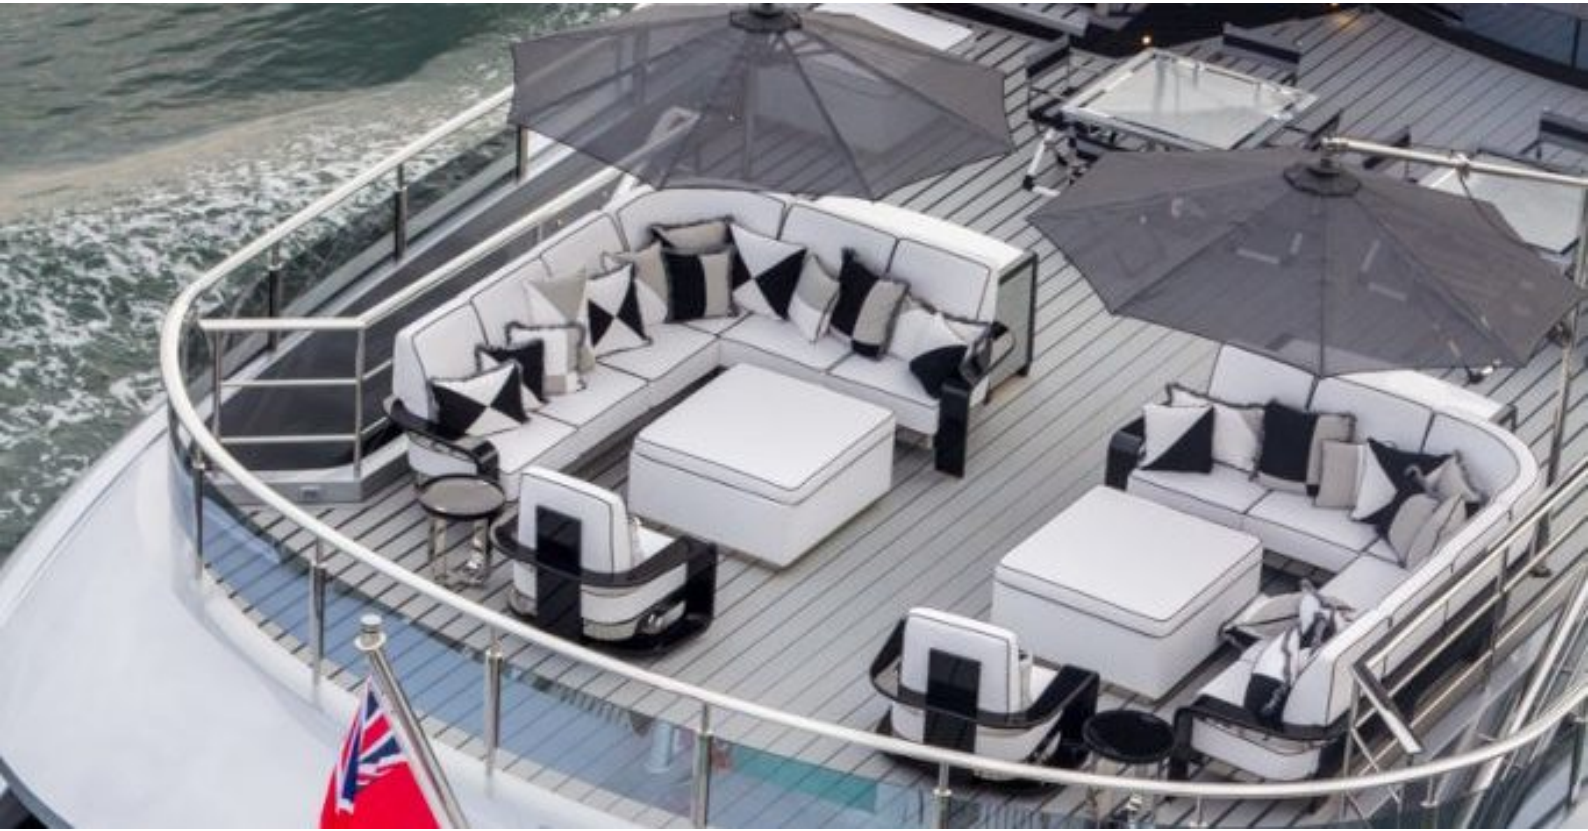

MERLE WOOD & ASSOCIATES

- LUXURY YACHT OKTO -

217.9 feet / 66.4 meters | ISA | 2014

The OKTO yacht brochure has been provided for informational use only and may not be used for contract purposes. Please contact your yacht broker at Merle Wood & Associates for additional information and availability.

mail@merlewood.com

+1-954-525-5111
Global Headquarters

Version 181120

www.merlewood.com