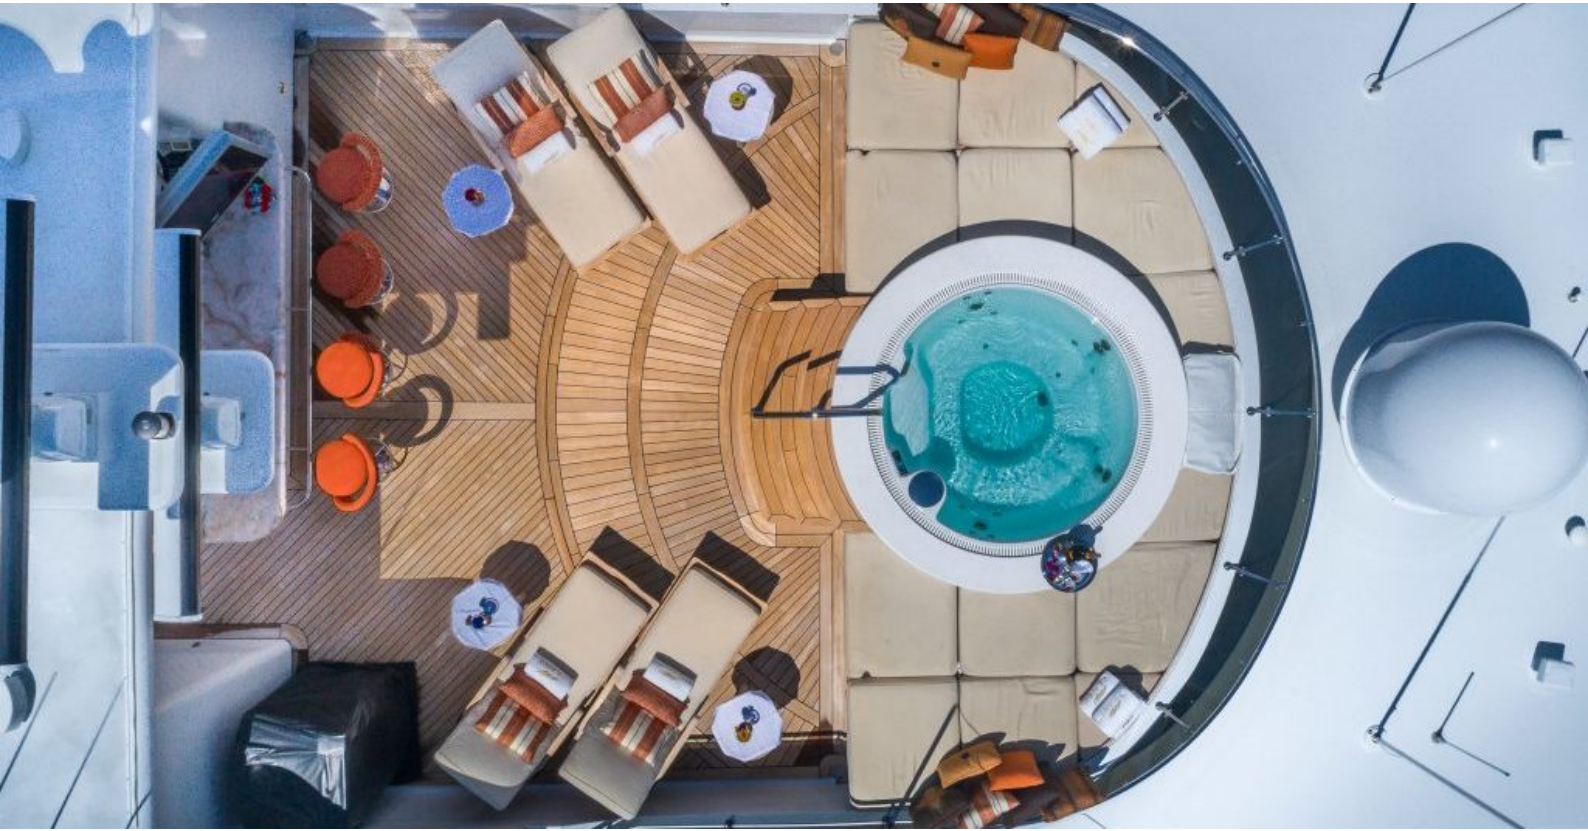

MERLE WOOD & ASSOCIATES

- LUXURY YACHT CLAIRE -

150 feet / 45.7 meters | Trinity Yachts | 2003

The CLAIRE yacht charter brochure has been provided for informational use only and may not be used for contract purposes. Please contact your yacht broker at Merle Wood & Associates for additional information and availability.

web@merlewood.com

+1-954-525-5111
Global Headquarters

Version 190108

www.merlewood.com