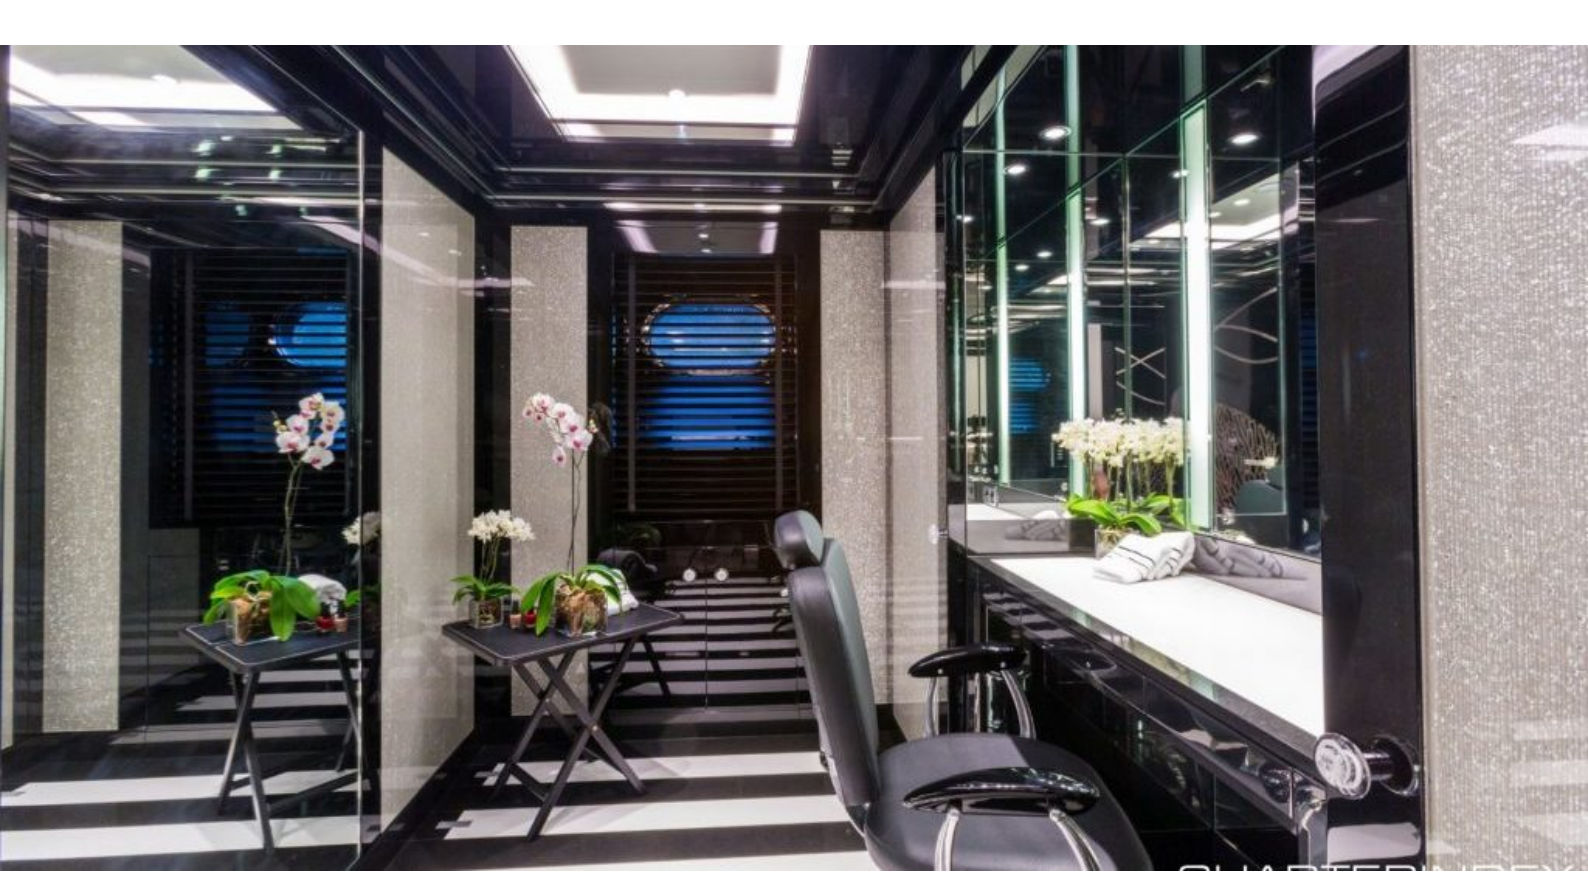

MERLE WOOD & ASSOCIATES

- LUXURY YACHT OKTO -

217.9 feet / 66.4 meters | ISA | 2014

The OKTO yacht charter brochure has been provided for informational use only and may not be used for contract purposes. Please contact your yacht broker at Merle Wood & Associates for additional information and availability.

web@merlewood.com

+1-954-525-5111
Global Headquarters

Version 181213

www.merlewood.com